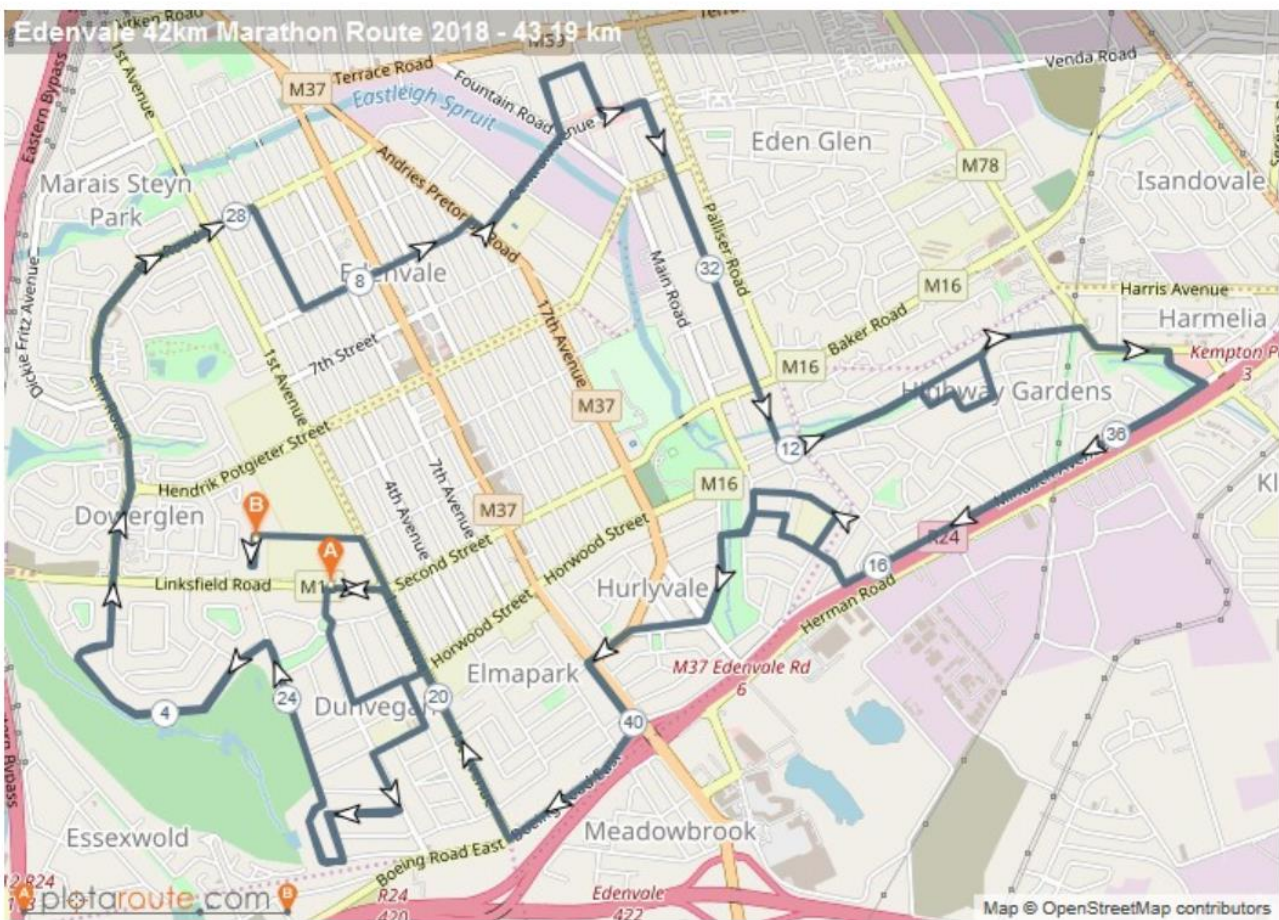

21 AND 42KM EDENVALE MARATHON RACE ROUTE

<https://www.plotaroute.com/route/548371>

RACE PROFILE